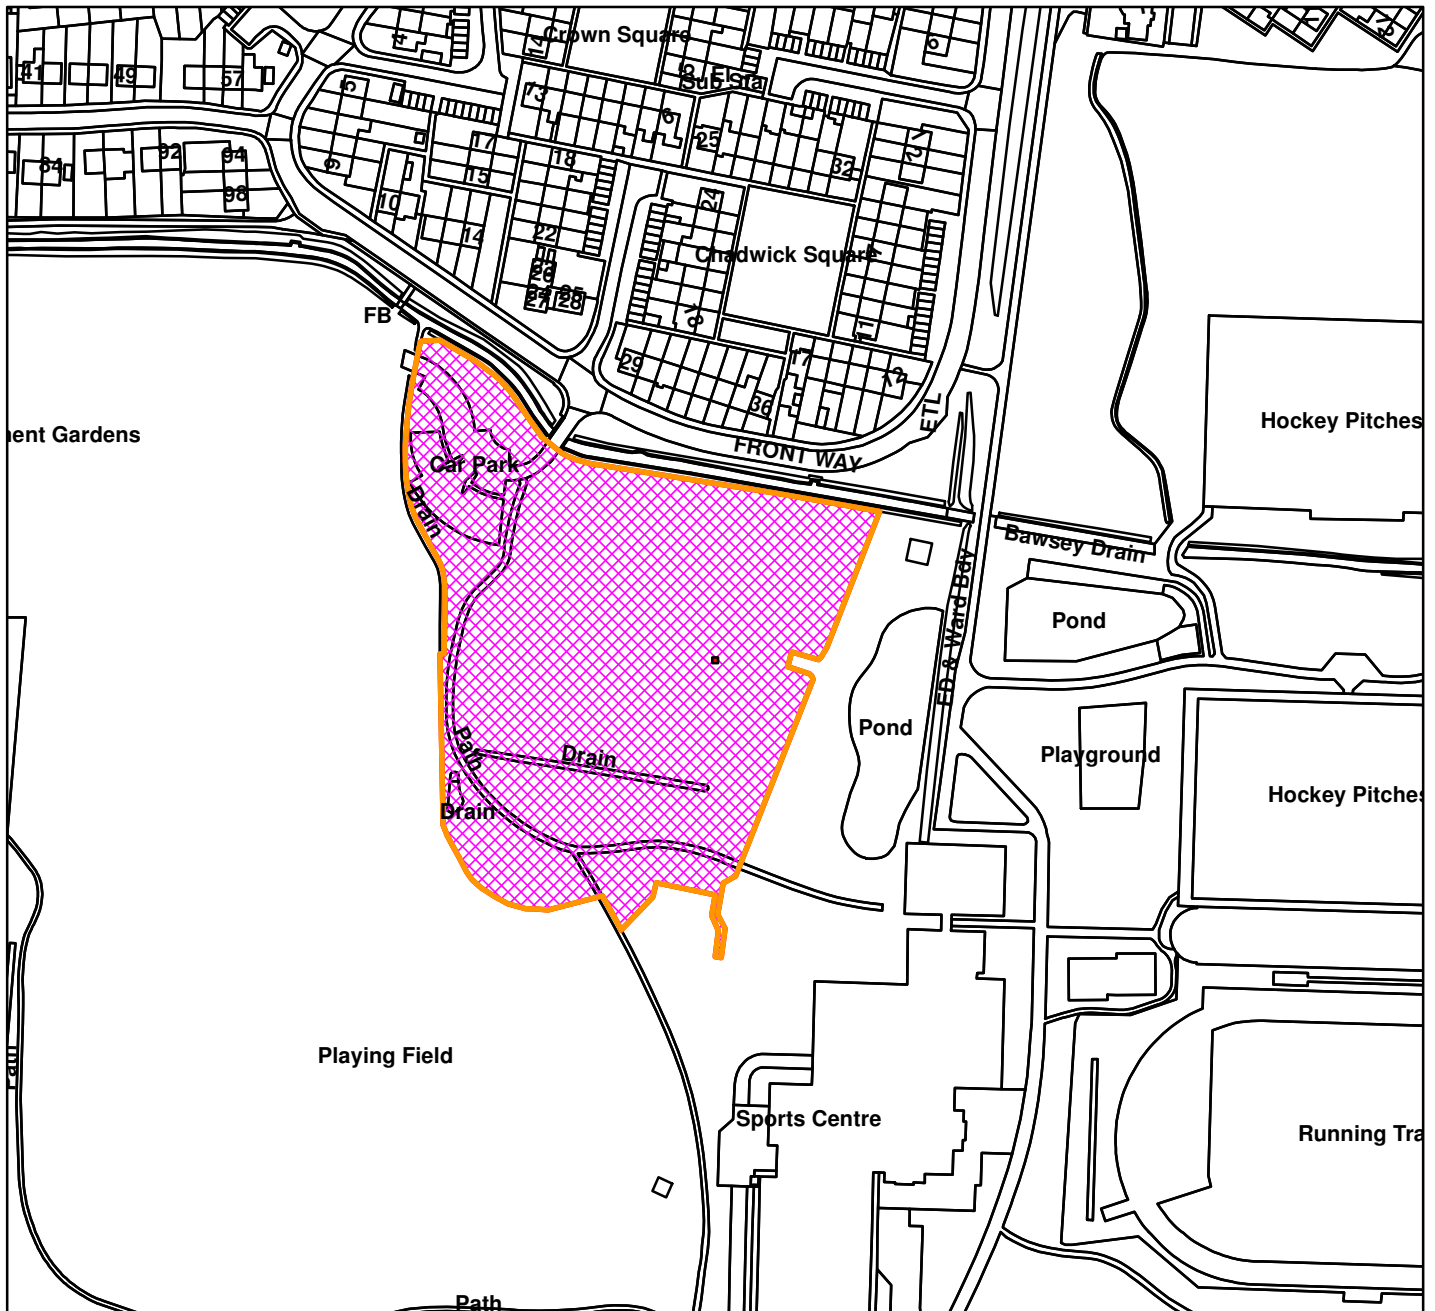

16/00097/FM

Land North of Lynnsport King's Lynn

Scale: 1:2,500

Borough Council of  
**King's Lynn &  
West Norfolk**

Tel. 01553 616200 - Fax. 01553 691663

Organisation	BCKLWN
Department	Department
Comments	1:2500
Date	27/06/2016
MSA Number	0100024314